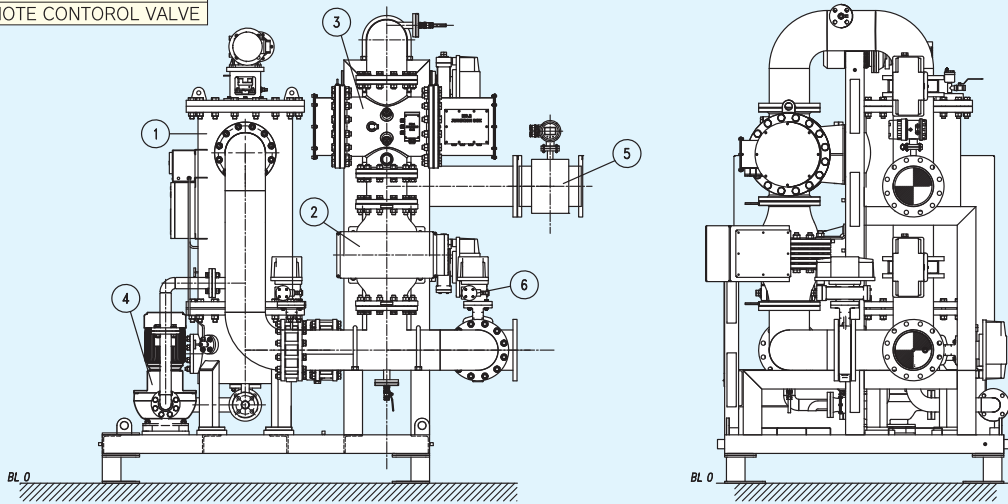

Cost-Effective

- * **Competitive Price**
- * **Compact size with minimal foot print**
- * **Low Power Consumption**

Advantage

- * **Exceptional performance of ARA PLASMA BWTS in high level of turbidity**
- * Differentiation of leakage sensor in MPUV chamber
- * Use of inner polyethylene coating pipes

Safety

- * **Safety for marine environment**
- * **Safety for your assets and your people**

■ 寸法図 DIMENSIONS

No.	NAME
1	FILTER
2	PLASMA
3	MPUV
4	BACKWASHING PUMP
5	FLOW METER
6	REMOTE CONTROL VALVE

■ 要目表 SPECIFICATIONS

冷房温度条件: 蒸発器入口空気 DB30.5℃ WB22.85℃ Cooling Condition : Inlet evaporator DB30.5℃ WB22.85℃

Model (Capacity)	FILTER (Dia.×H)	PLASMA (W×L×H)	MPUV (W×L×H)	PANEL (W×L×H)	Foot Print (㎡)	Weight (Kg)	Power Consumption (KW)	Skid dimension (not include control panel)
							MIN./MAX	
ARA-017 (150m ³ /h)	Φ508×1695	550×510×700	1001×523×500	1200×600×1200	1.7	1148	20.5/23.5	1800×1200×1950
ARA-028 (250m ³ /h)	Φ508×2050	500×510×700	1096×445×500	1400×600×1250	1.9	1279	32.5/37.5	1650×1300×2045
ARA-039 (350m ³ /h)	Φ710×2112	600×550×750	1001×490×610	1400×600×1250	2.1	1748	34.8/40.3	2200×1700×2420
ARA-063 (550m ³ /h)	Φ760×2258	600×620×820	1520×564×720	1300×800×1500	2.6	2375	50.0/58.0	2100×1800×2680
ARA-092 (800m ³ /h)	Φ865×2315	650×680×900	1520×560×810	1300×800×1500	3.0	2884	61.5/72.5	2300×2000×3055
ARA-126 (1,100m ³ /h)	Φ1030×2444	650×740×960	1520×610×870	1300×800×1700	3.3	3495	67.5/79.5	2800×2500×3245
ARA-150 (1,300m ³ /h)	Φ1220×2655	650×810×1030	1520×680×940	1300×800×1700	3.9	5100	84.2/98.2	3410×2600×3435