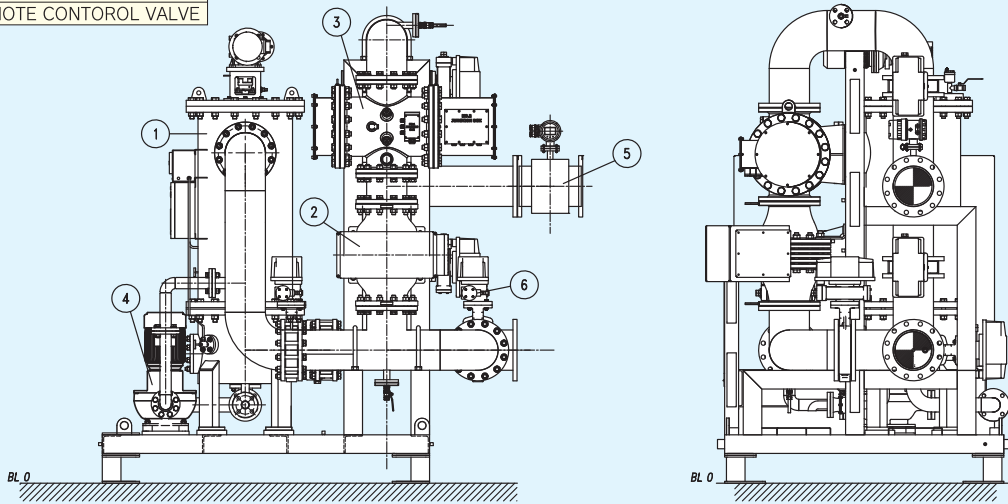

### Advantage

- \* **Exceptional performance of ARA PLASMA BWTS in high level of turbidity**
- \* Differentiation of leakage sensor in MPUV chamber
- \* Use of inner polyethylene coating pipes

## ■ 寸法図 DIMENSIONS

No.	NAME
1	FILTER
2	PLASMA
3	MPUV
4	BACKWASHING PUMP
5	FLOW METER
6	REMOTE CONTROL VALVE